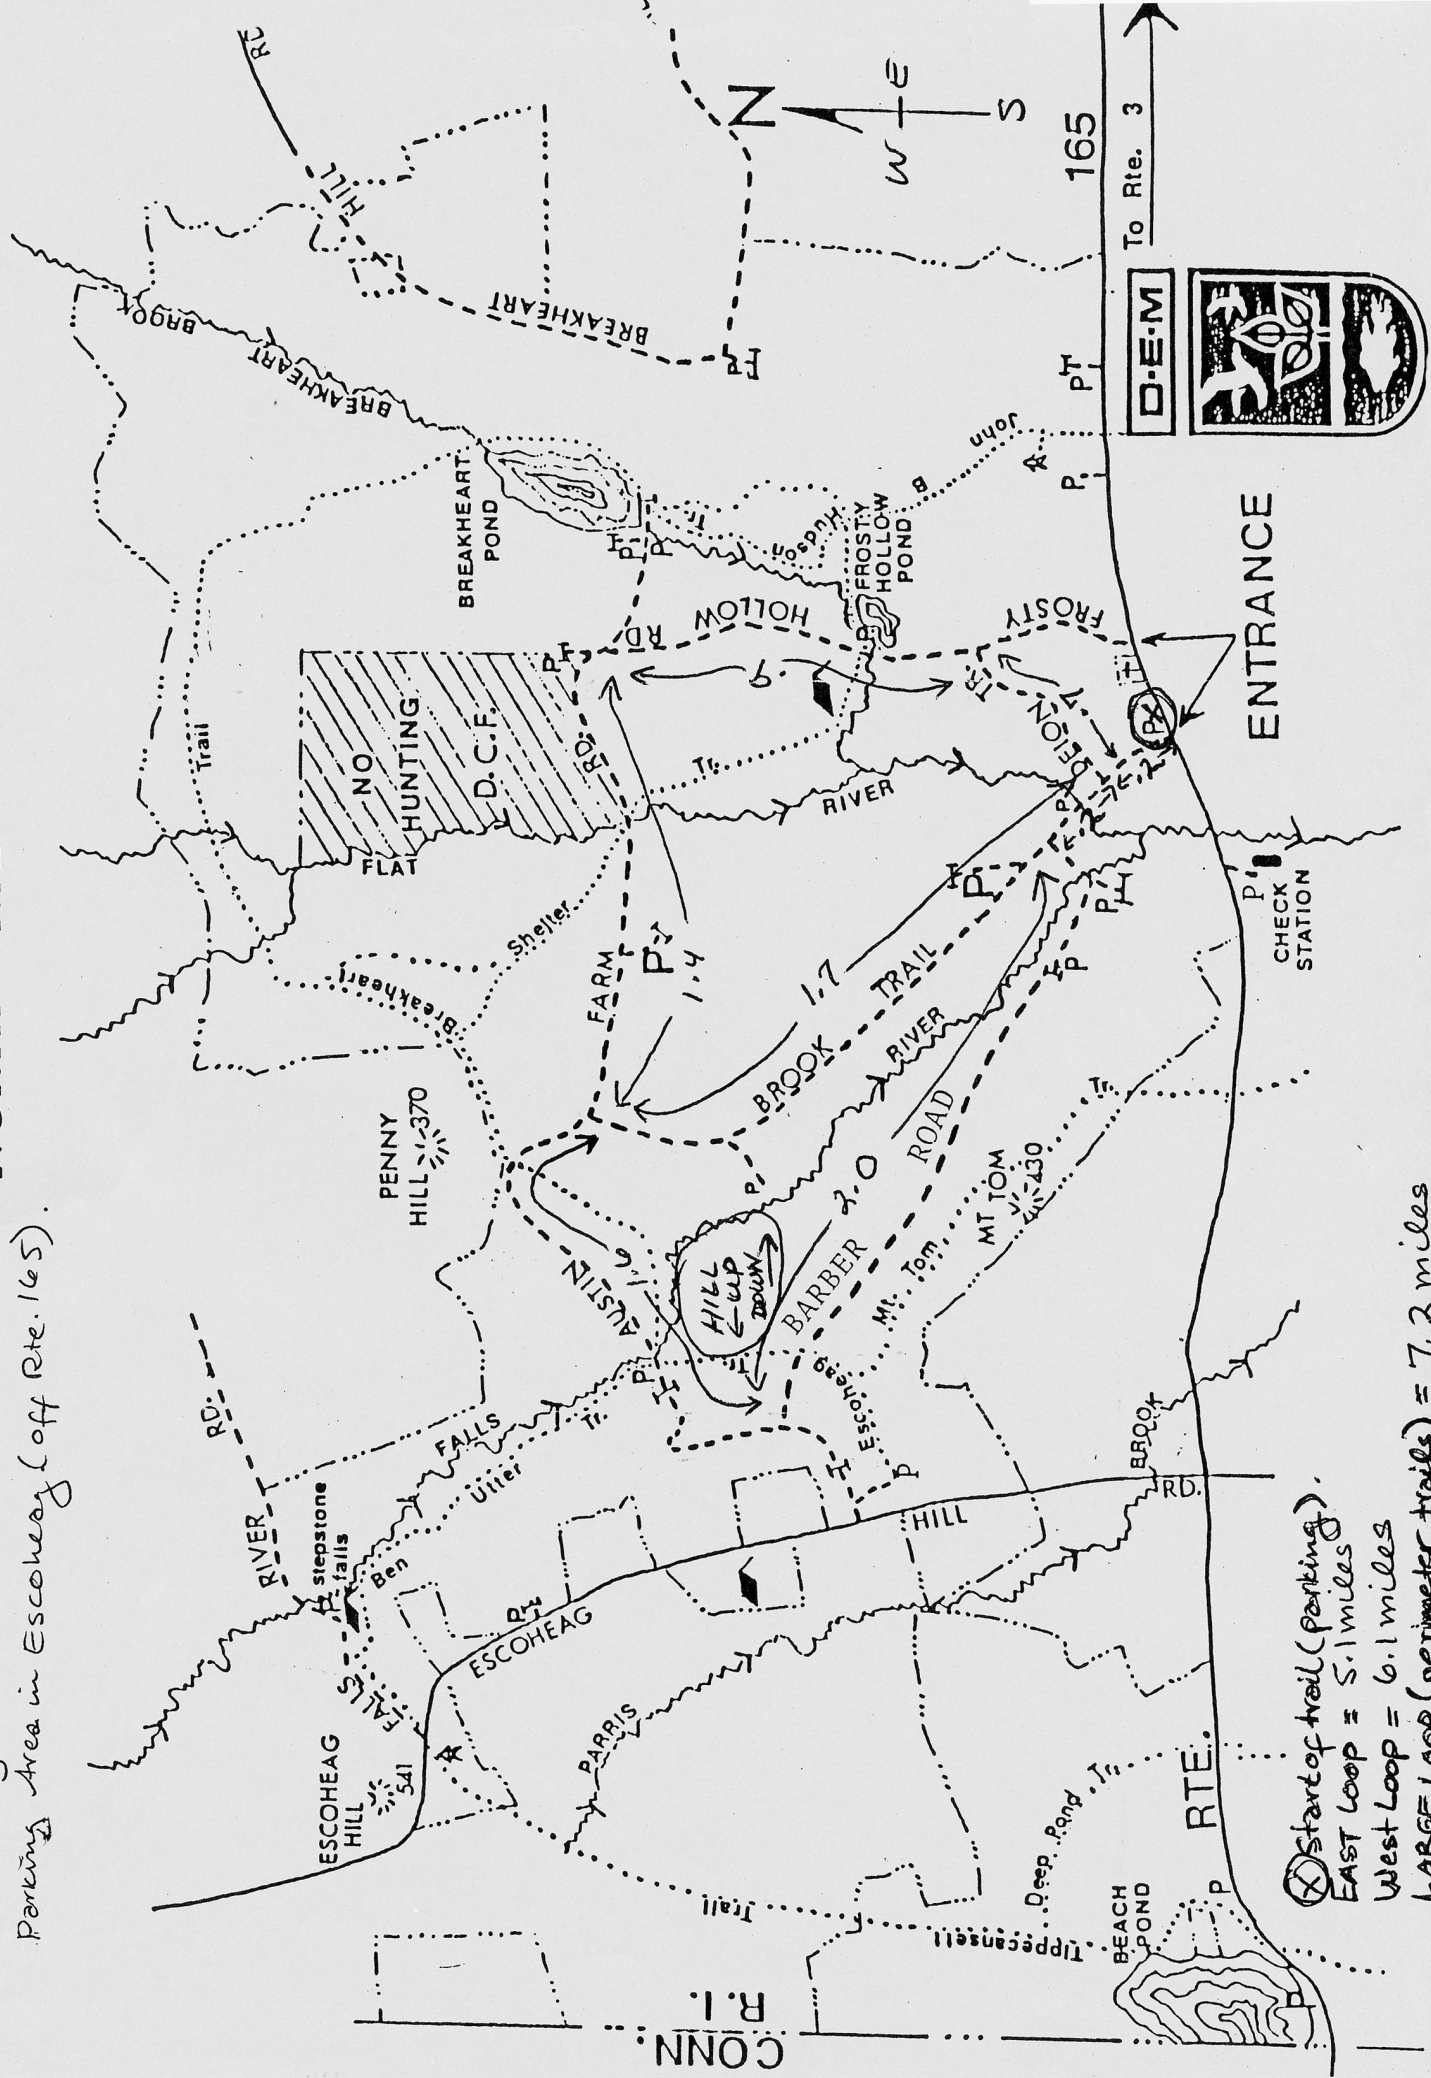

ARCADIA MANAGEMENT AREA

NORTH - RTE. 165

Originating at the Arcadia Main Entrance
 Parking Area in Escoheag (off Rte. 165).

(X) Start of trail (parking)
 EAST Loop = 5.1 miles
 West Loop = 6.1 miles
 LARGE Loop (perimeter trails) = 7.2 miles